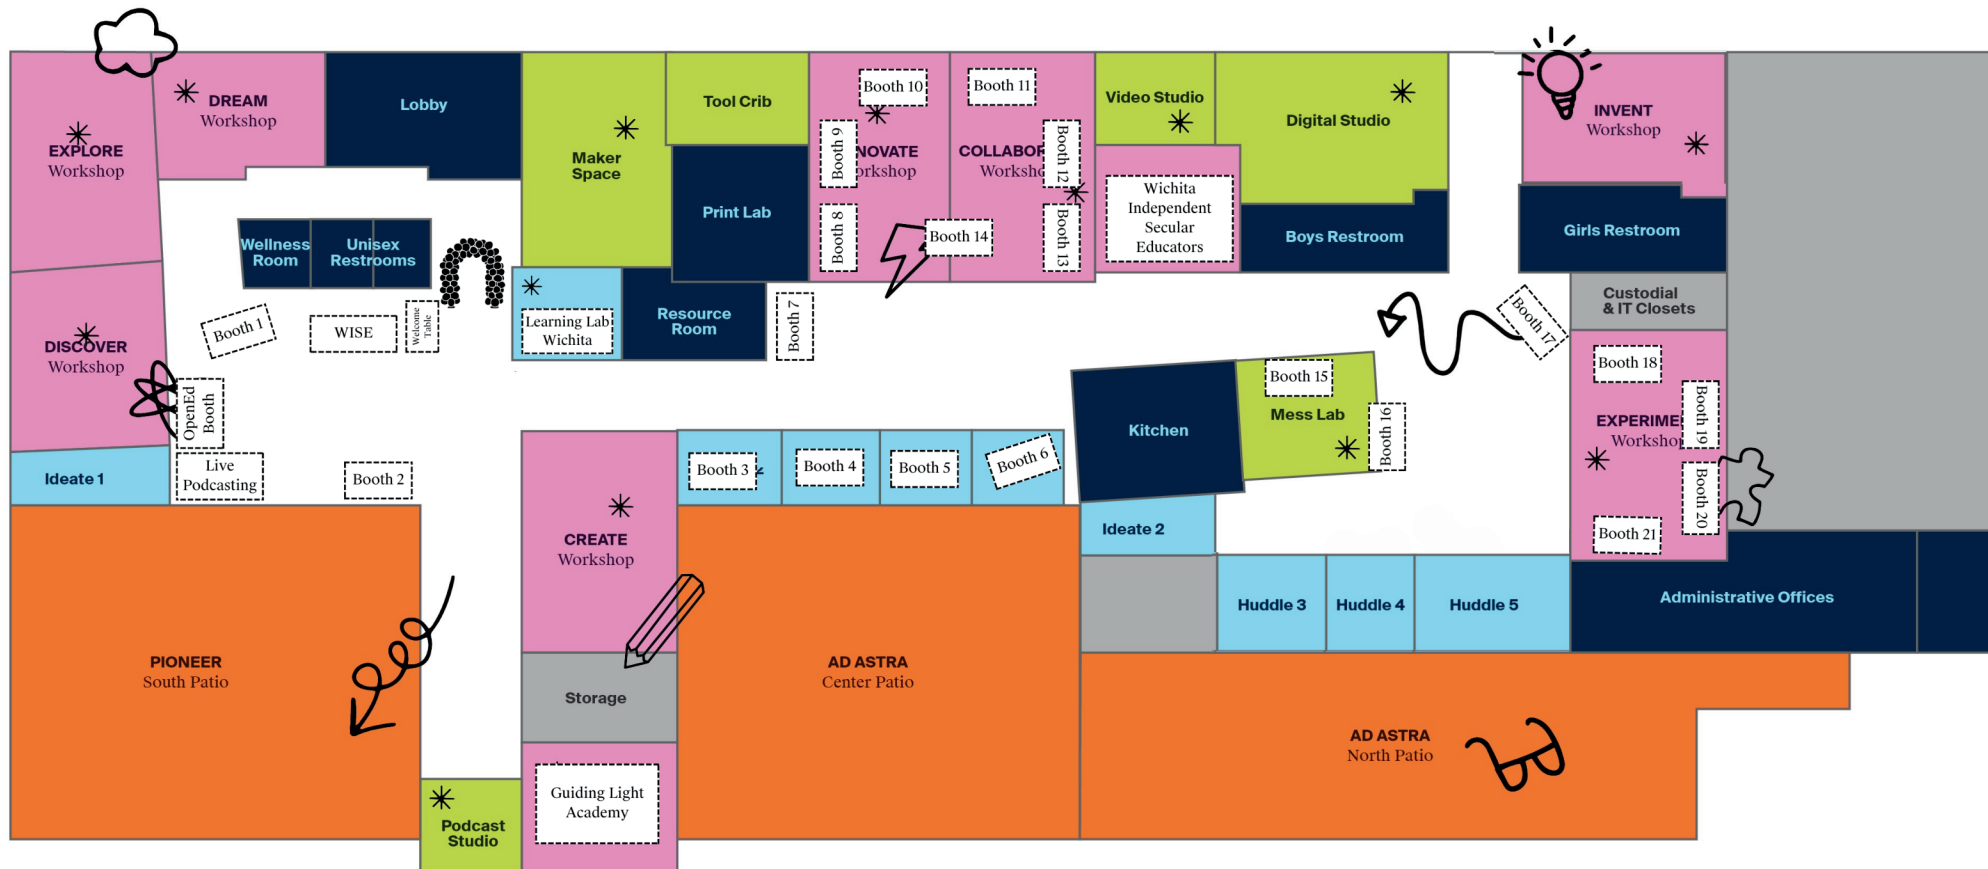

Wichita K-12 Innovative Education Expo Event Map

Saturday, Feb 22, 2025 | 10 AM - 12 PM

703 E. Douglas Ave., Suite 250
Wichita, KS 67202

golearninglab.org

Workshops

Facilities & Resources

Specialty Spaces

Collaborative Spaces

* Denotes room that can be reserved. Ask Learning Lab staff about other spaces.

- Booth 1 Khan Lab School
- Booth 2 Guiding Light Academy
- Booth 3 Freedom Preparatory
- Booth 4 Charity Christian Academy
- Booth 5 Courage Academy
- Booth 6 Wildflower Community School
- Booth 7 Green Gate Children's School
- Booth 8 The Plug Academy

- Booth 9 Lionheart Academy
- Booth 10 Urban Prep Academy
- Booth 11 Lilly Lake Homeschool Collective
- Booth 12 Studium School of the Liberal Arts
- Booth 13 Hope Academy and C5 Urban School Initiative
- Booth 14 Wichita Friends School
- Wichita Independent Secular Educators - in their classroom (marked on the map)

- Booth 15 Concordia Academy Wichita
- Booth 16 Andover eCademy
- Booth 17 The Izora Elaine Dean Educational Center
- Booth 18 Education Imagine Academy
- Booth 19 XP League NW Wichita
- Booth 20 Honey Tree and Branches
- Booth 21 Highlands Latin School